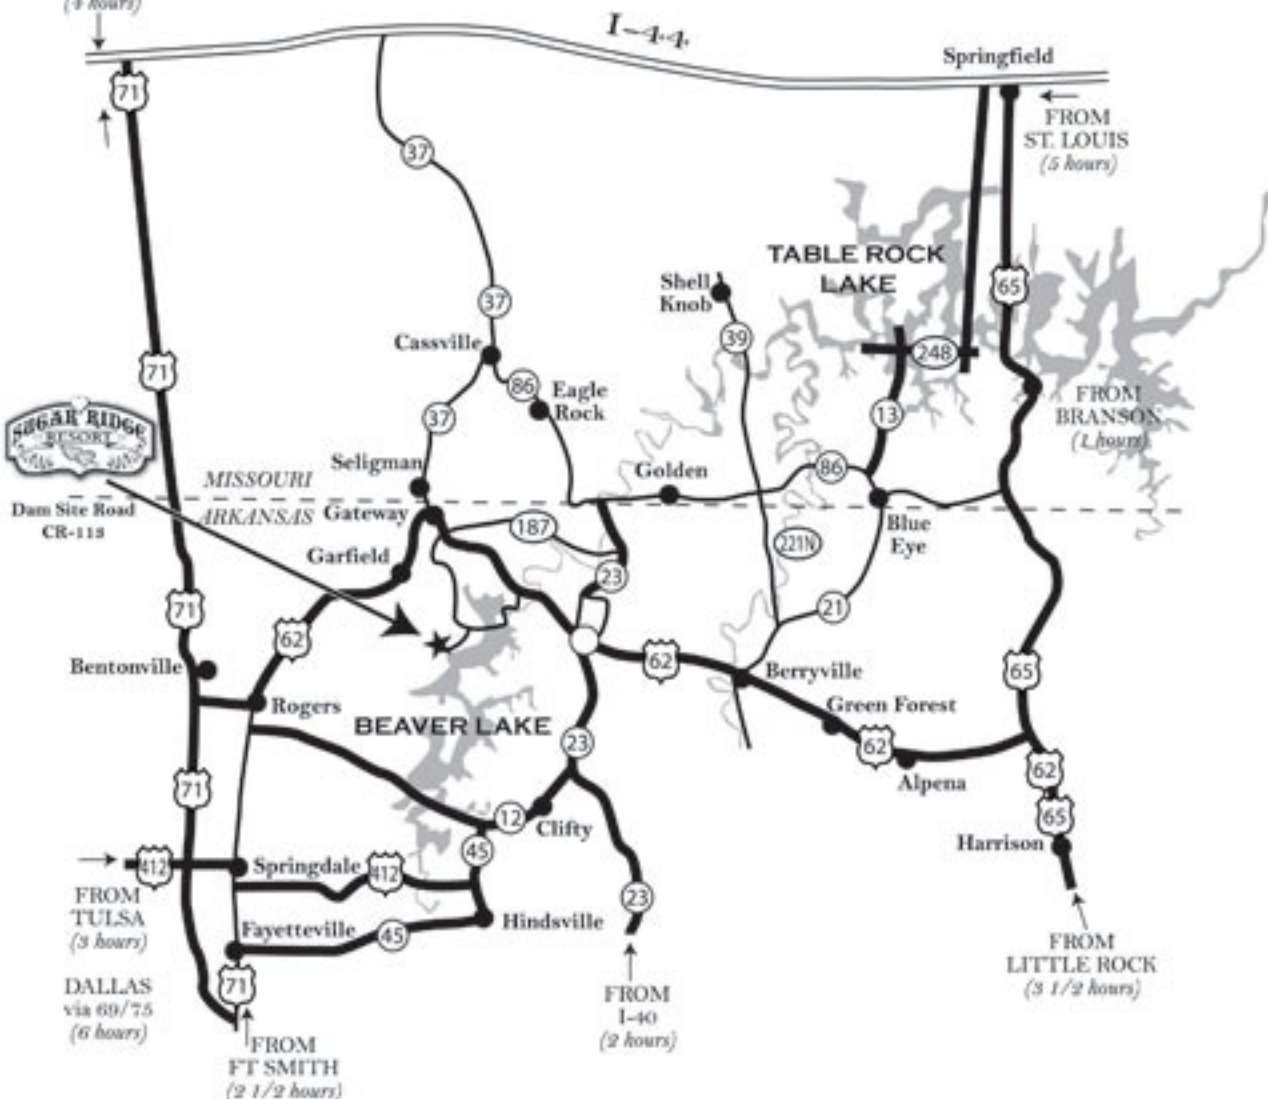

FROM  
KANSAS CITY,  
OVERLAND PARK  
(4 hours)

1216 Dam Site Road  
Eureka Springs, AR 72631

**TURN ONTO  
DAM SITE RD.  
CR-113  
THEN  
FIRST RIGHT**

1-800-TOPVIEW  
1-479-253-5548

WWW.SUGARRIDGERESORT.COM